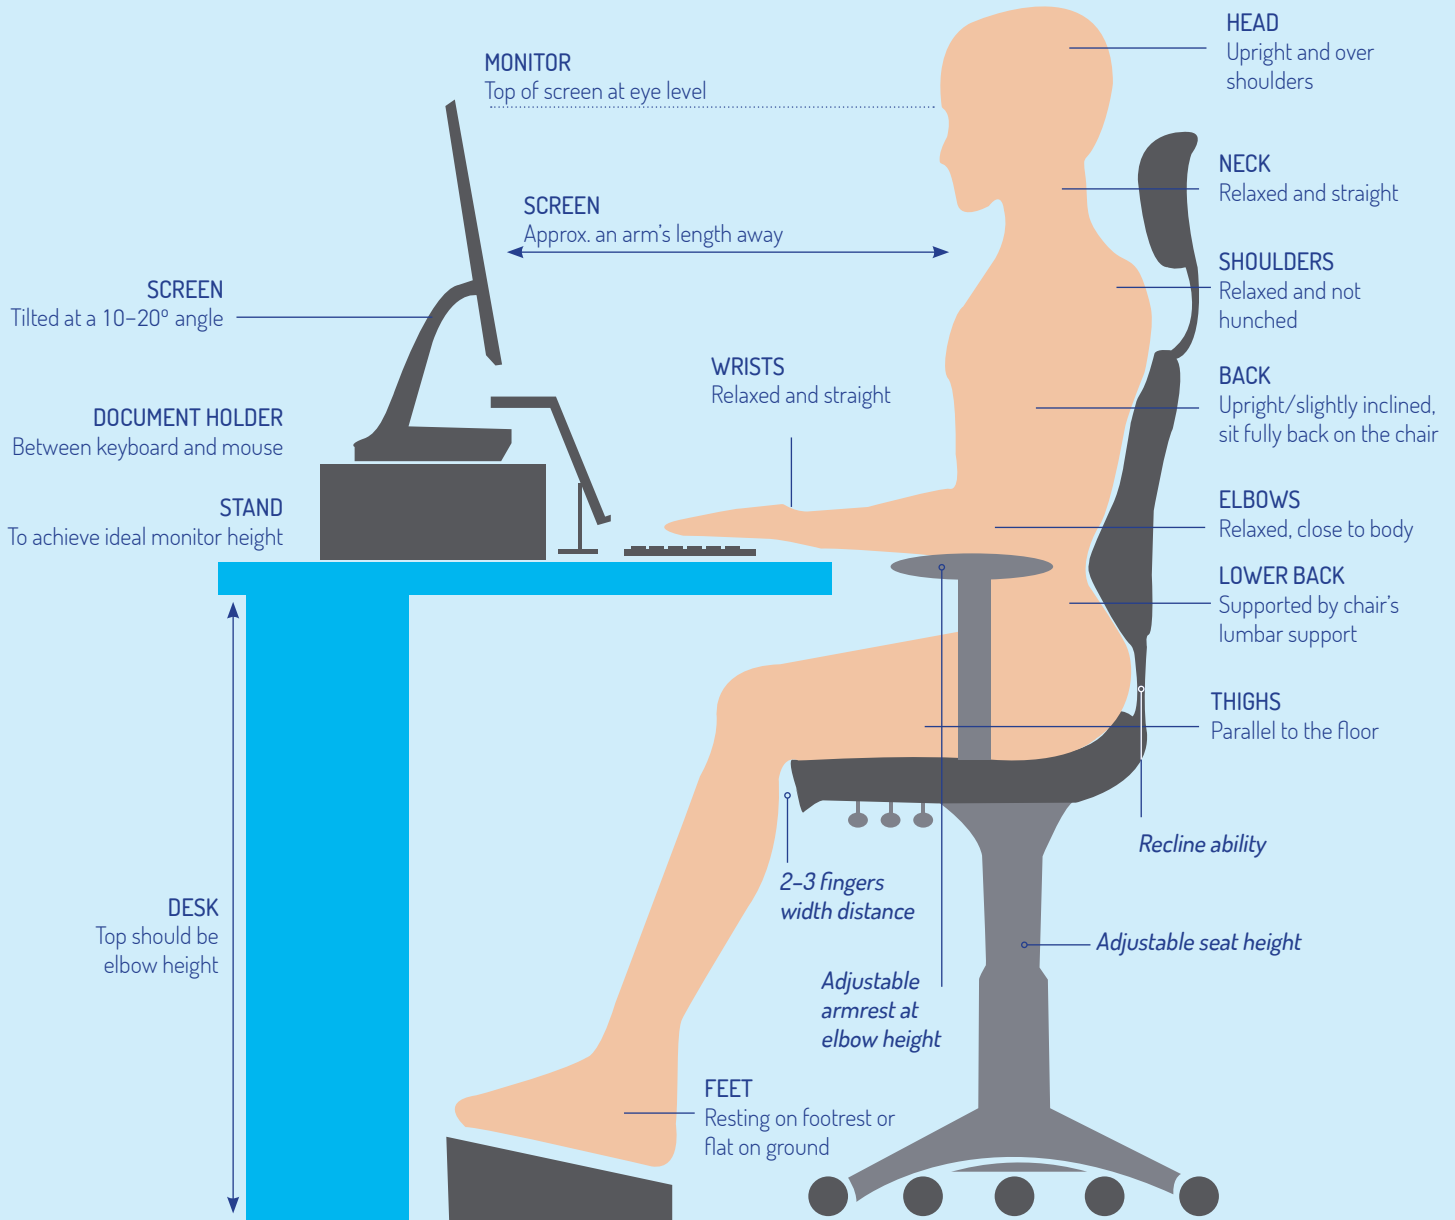

How to set up your workspace

Keep this resource handy to help ensure you're always set up the right way.

The Ergo Centre is dedicated to improving the wellbeing and productivity of people working in the office or at home. Talk to us today about our ergonomic workspace products or view our range and buy online at theergocentre.com.au.